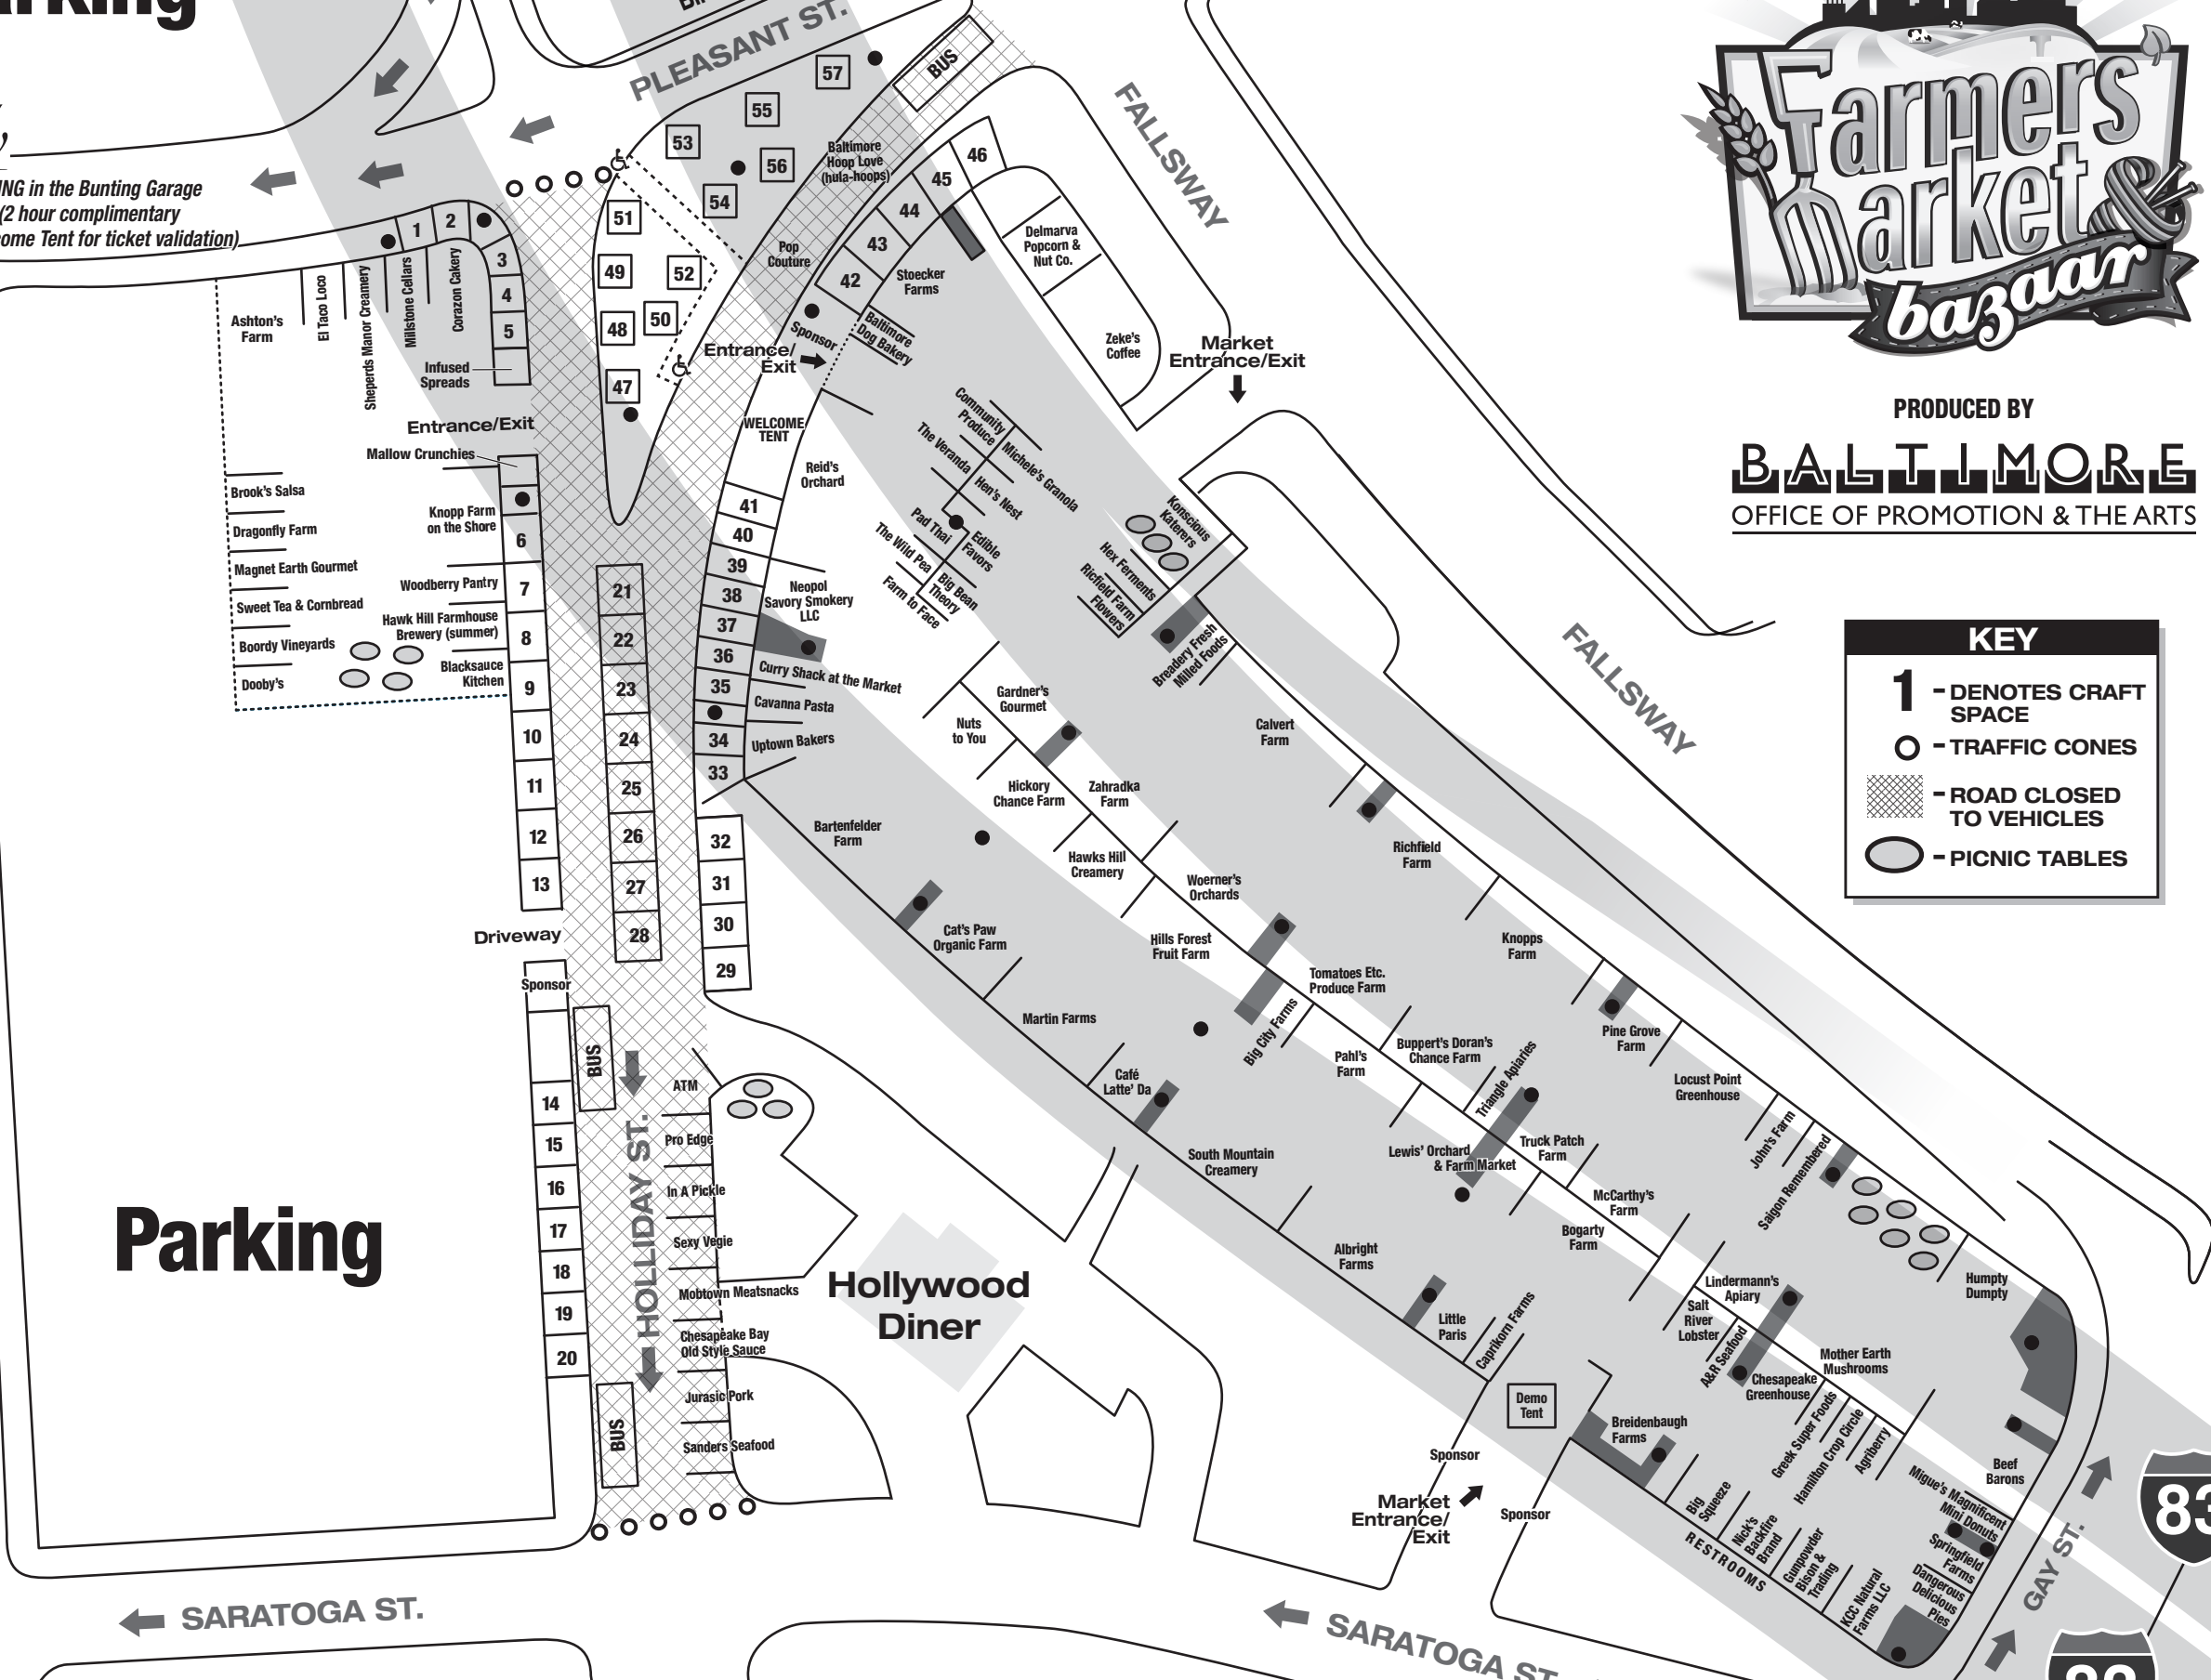

# Parking

*Mercy*

**ADDITIONAL Parking in the Bunting Garage at Pleasant Street (2 hour complimentary parking - see Welcome Tent for ticket validation)**

PRODUCED BY

**BALTIMORE**  
OFFICE OF PROMOTION & THE ARTS

GUILFORD AVE.

# Parking

SARATOGA ST.

SARATOGA ST.

BIKE RACKS  
PLEASANT ST.

HILLEN ST.  
FALLSWAY

FALLSWAY

### KEY

- 1** - DENOTES CRAFT SPACE
- - TRAFFIC CONES
- ▨** - ROAD CLOSED TO VEHICLES
- - PICNIC TABLES